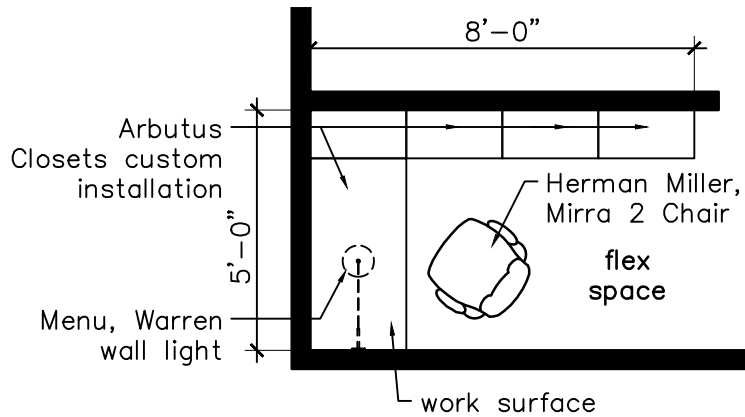

1 ELEVATION - FLEX DEN/OFFICE  
SCALE: 1/2" = 1'-0"

2 ELEVATION - FLEX DEN/OFFICE  
SCALE: 1/2" = 1'-0"

1 PLAN - FLEX DEN/OFFICE  
SCALE: 1/4" = 1'-0"

Arbutus Closets  
\$3,340.00 \*as shown

Menu, Warren Wall Lamp with TR Bulb  
\$615.00  
(through Lightform)