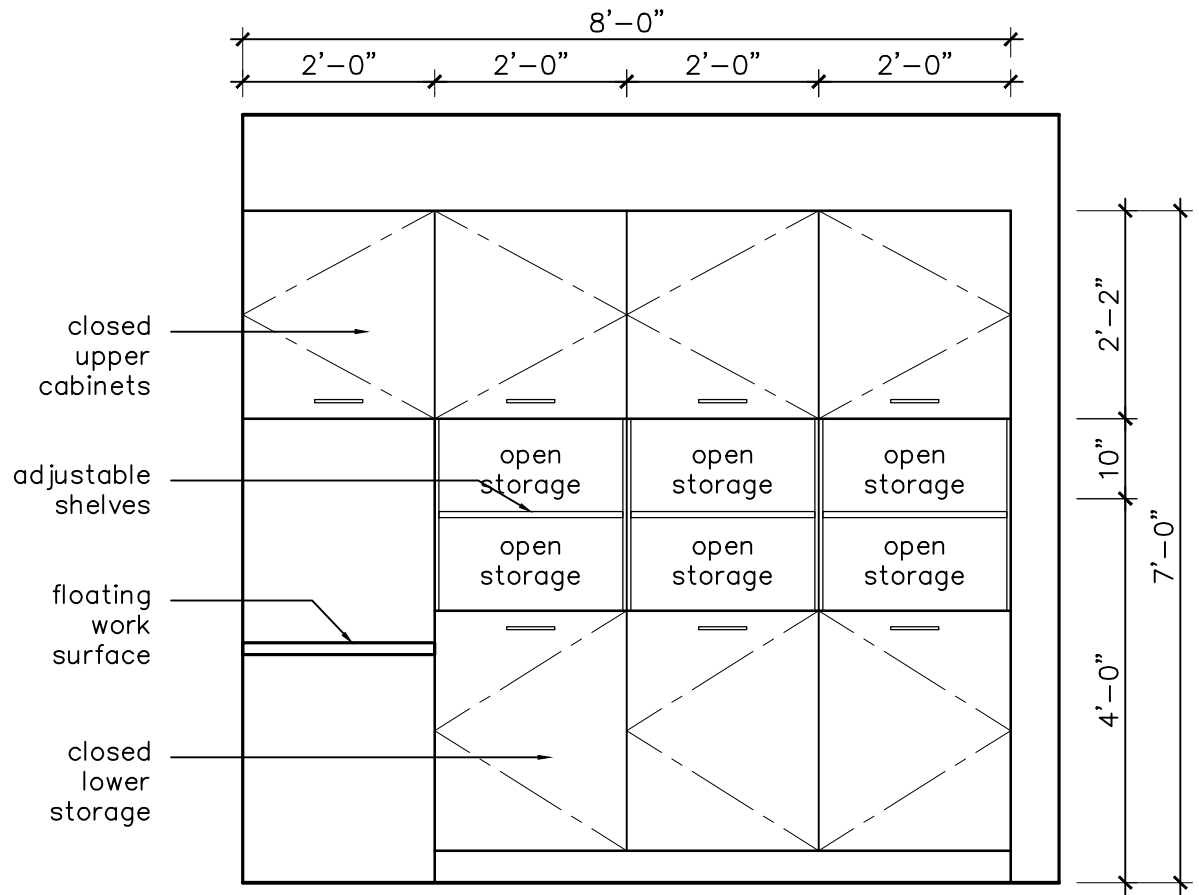

1 ELEVATION - FLEX DEN/OFFICE  
SCALE: 1/2" = 1'-0"

2 ELEVATION - FLEX DEN/OFFICE  
SCALE: 1/2" = 1'-0"

1 PLAN - FLEX DEN/OFFICE  
SCALE: 1/4" = 1'-0"

Arbutus Closets  
\$3,340.00 \*as shown

Menu, Warren Wall Lamp with TR Bulb  
\$615.00  
(through Lightform)