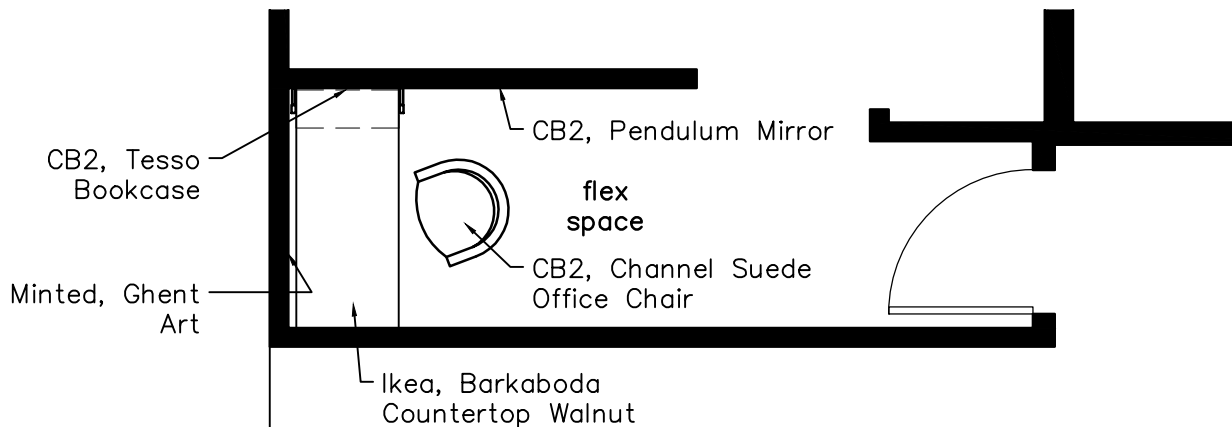

① ELEVATION - FLEX DEN/OFFICE
SCALE: 1/2" = 1'-0"

② ELEVATION - FLEX DEN/OFFICE
SCALE: 1/2" = 1'-0"

Ikea, Barkaboda
Countertop Walnut
\$265.00
Custom Cut to Fit

Minted, Ghent Art
Framed
\$197.00

CB2, Tesso
84" Brushed
Brass bookcase
\$529.00
28"(w) X 10"(d)
X 84" (t)

CB2, Channel
Suede Office Chair
\$1,199.00

CB2, Pendulum
Gold Mirror
\$339.00

③ PLAN - FLEX DEN/OFFICE
SCALE: 1/4" = 1'-0"

MEDIUM
(\$2,529.00)